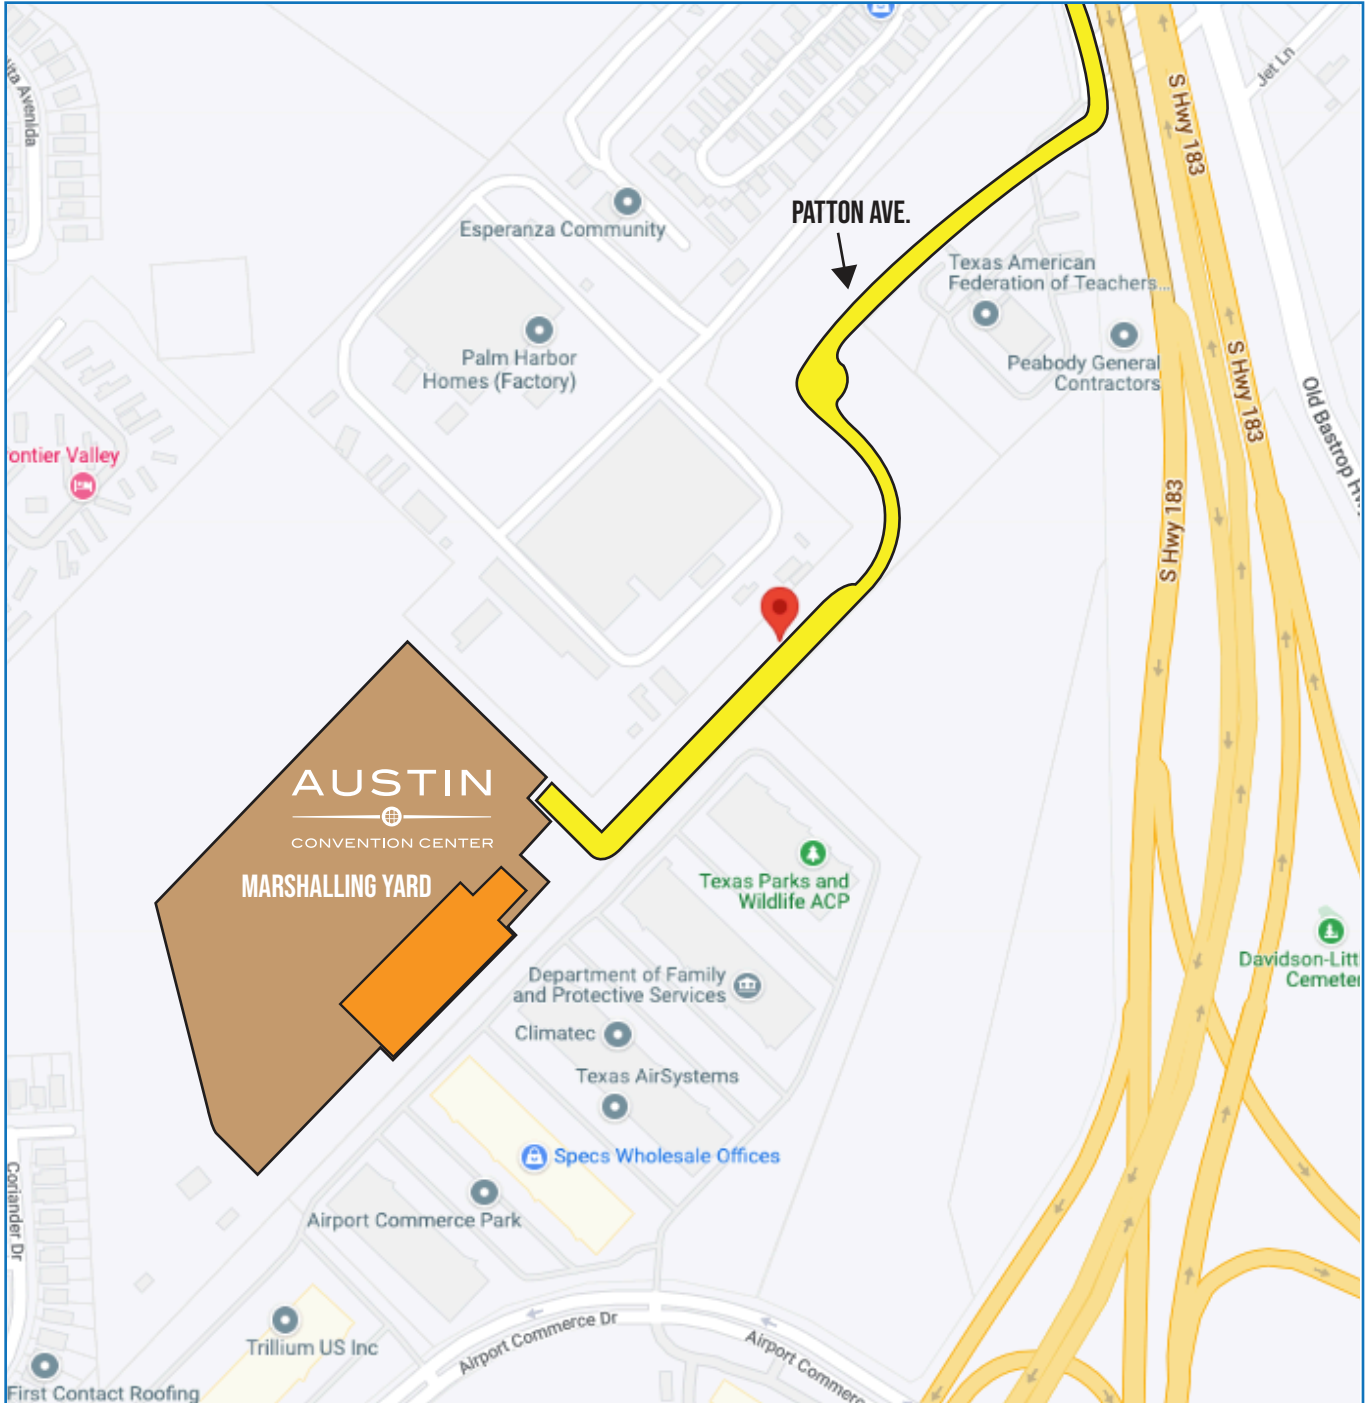

AUSTIN CONVENTION CENTER MARSHALLING YARD

PATTON AVE. ENTRANCE FROM 904 BASTROP HIGHWAY

SOUTHBOUND ON 183

- Exit Montopolis Drive / Patton Ave
- Go through the light at Montopolis and stay in the middle lane of the feeder road.
- Follow that lane down to Patton Ave and take a right towards 904 Bastrop Highway and the ACC Marshalling Yard.

MONTOPOLIS EXIT TO PATTON AVE.

- Go through the light at Montopolis and stay in the middle lane of the feeder until you get to Patton Ave.
- Take a right on Patton Ave. and follow that road down a half mile to the entrance for the ACC Marshalling Yard on your right hand side.

NORTHBOUND ON 183

- Exit Montopolis and stay in the left lane of the feeder road.
- Loop back southbound at the intersection and get into the middle lane of the feeder road.
- Follow the middle lane of the feeder road down to Patton Ave and take a right towards 904 Bastrop Highway and the ACC Marshalling Yard.

904 BASTROP HIGHWAY

- Once you have entered the ACC Marshalling Yard drive follow it down about a half mile until you come to the entrance for the ACC Marshalling Yard on your side.

AUSTIN CONVENTION CENTER MARSHALLING YARD